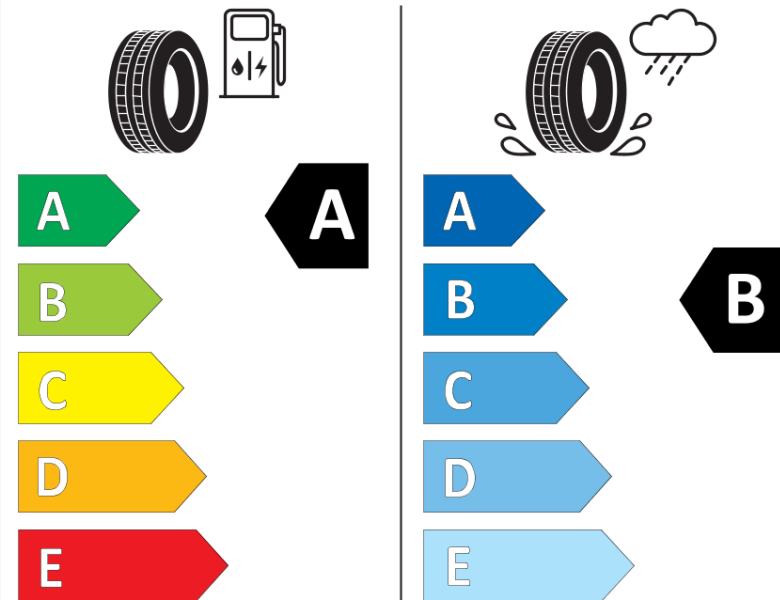

Product Information Sheet

Delegated Regulation (EU) 2020/740

Supplier name or trademark	MICHELIN
Commercial name or trade designation	PRIMACY 4 S3
Tyre type identifier	768534
Tyre size designation	195/55R16
Load-capacity index	87
Speed category symbol	H
Fuel efficiency class	A
Wet grip class	B
External rolling noise class	B
External rolling noise value	69
Severe snow tyre	No
Ice tyre	No
Date of start of production	49/18
Date of end of production	
Load version	SL
Additional information	195/55 R16 87H TL PRIMACY 4 S3 MI

More information on tyre labels and details is available under: <https://www.kia.com/eu/tyre-labels> (Link)

ENERG

MICHELIN

768534

195/55R16 87 H

C1

2020/740