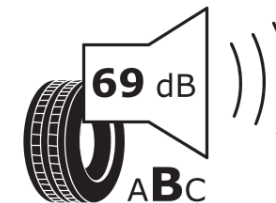

Product Information Sheet

Delegated Regulation (EU) 2020/740

Supplier name or trademark	MICHELIN
Commercial name or trade designation	PRIMACY 4 S3
Tyre type identifier	768534
Tyre size designation	195/55R16
Load-capacity index	87
Speed category symbol	H
Fuel efficiency class	A
Wet grip class	B
External rolling noise class	B
External rolling noise value	69
Severe snow tyre	No
Ice tyre	No
Date of start of production	49/18
Date of end of production	
Load version	SL
Additional information	195/55 R16 87H TL PRIMACY 4 S3 MI

More information on tyre labels and details is available under: <https://www.kia.com/eu/tyre-labels> (Link)

ENERG

MICHELIN

768534

195/55R16 87 H

C1

2020/740